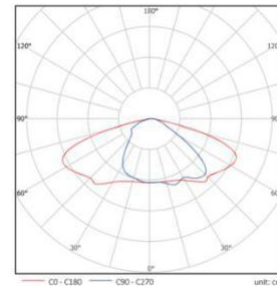

Light Distribution Options

Type I

Type II

Type III

Type V