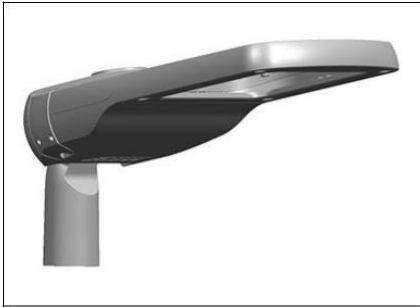

100-150W

Size: 673*260*122mm

Holder: 60mm

LD2018-L

150-220W

Size: 794*320*122mm

Holder: 76mm or 60mm

Light Distribution Options

Type I

Type II

Type III

Type V

Light Pictures

Lighting Options

Normal or Dimming option

Photocell option

Solar option

Light Data-Sheet

Model No	LD2018-Mini		LD2018-S		LD2018-M		LD2018-L	
Size	508*214*122mm		608*234*122mm		673*260*122mm		794*320*122mm	
Holder	48mm		48mm or 60mm		60mm		60mm or 76mm	
Watts	40W	60W	80W	100W	120W	150W	180W	200W
Luminous	5200 - 5600lm	7800 - 8400lm	10400 - 11200lm	13000 - 14000lm	15600 - 16800lm	19500 - 21000lm	23400 - 25200lm	26000 - 28000lm
LED Qty	72pcs SMD3030	72pcs SMD3030	144pcs SMD3030	144pcs SMD3030	192pcs SMD3030	192pcs SMD3030	240pcs SMD3030	240pcs SMD3030
Material	Aluminum, LED Chip, Lens, Toughened Glass, Screw							
Kelvin LED	3000K, 4000K, 5000K, 5700K, 6500K or Specified Color							
option CRI	SMD3030, SMD5050, CREE (Note: normal are SMD3030 chip)							
	90Ra, 80Ra, 75Ra, 70Ra (Note: normal are 80Ra)							
Lens Angle	Use 16 in 1 type lens, offer Type I, Type II, Type III, Type V option (Note: normal are Type III)							
Driver option	Sosen, Inventronics, Meanwell or Specified brand							
Input Voltage	90-277Vac (Sosen), 110-240Vac (Meanwell ELG), 90-305Vac (Meanwell HLG); 50/60Hz; PF>0.93							
Lifetime	50, 000 - 100, 000 hours							
IP Level	IP66							
Lighting Way	AC Normal Lighting, AC Dimming Lighting, Solar Lighting, Photocell							
Certificate	ENEC, CE, RoHS, IP66, IK09 etc.							
Package	LD2018-Mini 30-60W		LD2018-S 40-100W		LD2018-M 100-150W		LD2018-L 150-200W	
			66.5*27.5*15.5cm/1pc 0.031cbm Empty Housing: Finish Lamp:		72.5*30*15.5cm/1pc 0.036cbm Empty Housing: Finish Lamp:			