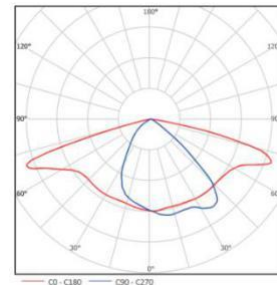

Light Distribution Options

Type I