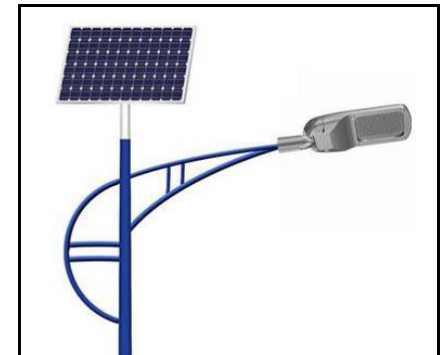

Type I

Type II

Type III

Type V

Light Pictures

Lighting Options

Normal or Dimming option

Photocell option

Solar option

Light Data-Sheet

Model No	LD2018-Mini		LD2018-S		LD2018-M		LD2018-L	
Size	508*214*122mm		608*234*122mm		673*260*122mm		794*320*122mm	
Holder	48mm		48mm or 60mm		60mm		60mm or 76mm	
Watts	40W	60W	80W	100W	120W	150W	180W	200W
Luminous	5200 - 5600lm	7800 - 8400lm	10400 - 11200lm	13000 - 14000lm	15600 - 16800lm	19500 - 21000lm	23400 - 25200lm	26000 - 28000lm
LED Qty	72pcs SMD3030	72pcs SMD3030	144pcs SMD3030	144pcs SMD3030	192pcs SMD3030	192pcs SMD3030	240pcs SMD3030	240pcs SMD3030
Material	Aluminum, LED Chip, Lens, Toughened Glass, Screw							
Kelvin LED	3000K, 4000K, 5000K, 5700K, 6500K or Specified Color							
option CRI	SMD3030, SMD5050, CREE (Note: normal are SMD3030 chip)							
	90Ra, 80Ra, 75Ra, 70Ra (Note: normal are 80Ra)							
Lens Angle	Use 16 in 1 type lens, offer Type I, Type II, Type III, Type V option (Note: normal are Type III)							
Driver option	Sosen, Inventronics, Meanwell or Specified brand							
Input Voltage	90-277Vac (Sosen), 110-240Vac (Meanwell ELG), 90-305Vac (Meanwell HLG); 50/60Hz; PF>0.93							
Lifetime	50, 000 - 100, 000 hours							
IP Level	IP66							
Lighting Way	AC Normal Lighting, AC Dimming Lighting, Solar Lighting, Photocell							
Certificate	ENEC, CE, RoHS, IP66, IK09 etc.							
Package	LD2018-Mini 30-60W		LD2018-S 40-100W		LD2018-M 100-150W		LD2018-L 150-200W	
			66.5*27.5*15.5cm/1pc 0.031cbm Empty Housing: Finish Lamp:		72.5*30*15.5cm/1pc 0.036cbm Empty Housing: Finish Lamp:			