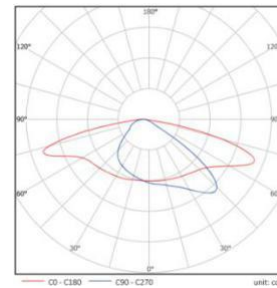

Light Distribution Options

Type I

Type II

Type III

Type V