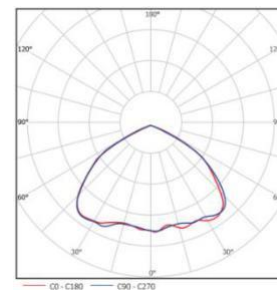

Type I

Type II

Type III

Type V

Light Pictures

Lighting Options

Normal or Dimming option

Photocell option

Solar option

Light Data-Sheet

Model No	LD2018-Mini		LD2018-S		LD2018-M		LD2018-L	
Size	508*214*122mm		608*234*122mm		673*260*122mm		794*320*122mm	
Holder	48mm		48mm or 60mm		60mm		60mm or 76mm	
Watts	40W	60W	80W	100W	120W	150W	180W	200W
Luminous	5200 - 5600lm	7800 - 8400lm	10400 - 11200lm	13000 - 14000lm	15600 - 16800lm	19500 - 21000lm	23400 - 25200lm	26000 - 28000lm
LED Qty	72pcs SMD3030	72pcs SMD3030	144pcs SMD3030	144pcs SMD3030	192pcs SMD3030	192pcs SMD3030	240pcs SMD3030	240pcs SMD3030
Material	Aluminum, LED Chip, Lens, Toughened Glass, Screw							
Kelvin LED	3000K, 4000K, 5000K, 5700K, 6500K or Specified Color							
option CRI	SMD3030, SMD5050, CREE (Note: normal are SMD3030 chip)							
	90Ra, 80Ra, 75Ra, 70Ra (Note: normal are 80Ra)							
Lens Angle	Use 16 in 1 type lens, offer Type I, Type II, Type III, Type V option (Note: normal are Type III)							
Driver option	Sosen, Inventronics, Meanwell or Specified brand							
Input Voltage	90-277Vac (Sosen), 110-240Vac (Meanwell ELG), 90-305Vac (Meanwell HLG); 50/60Hz; PF>0.93							
Lifetime	50, 000 - 100, 000 hours							
IP Level	IP66							
Lighting Way	AC Normal Lighting, AC Dimming Lighting, Solar Lighting, Photocell							
Certificate	ENEC, CE, RoHS, IP66, IK09 etc.							
Package	LD2018-Mini 30-60W		LD2018-S 40-100W		LD2018-M 100-150W		LD2018-L 150-200W	
			66.5*27.5*15.5cm/1pc 0.031cbm Empty Housing: Finish Lamp:		72.5*30*15.5cm/1pc 0.036cbm Empty Housing: Finish Lamp:			